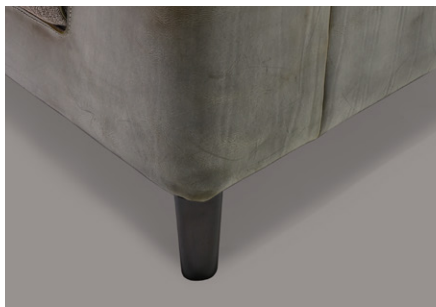

piedini in legno
wooden feet
pieds en bois