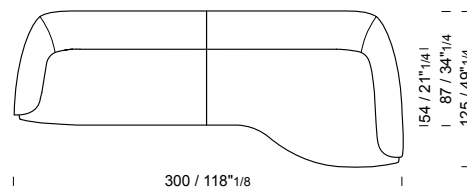

Composition B

EUS5LD50
EUS5PENS