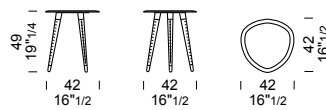

42 h 49 - prof/depth/prof 42

SHIELD HIGH /tavolino
/low table
/petite tables

 2 pcs  marble or glass top packed in fumigated wooden crate

SHIELD-LH

SHIELD-LH - 42x42 h 49 / Extra chiaro glass top. Lacquered black Oak and leather Tuscania col. 24 covered feet.

66 h 39 - prof/depth/prof 66

SHIELD LOW Leather /tavolino
/low table
/petite tables

42 h 49 - prof/depth/prof 42

SHIELD HIGH Leather /tavolino
/low table
/petite tables

FILI THREAD FIL

PELLE/LEATHER/CUIR
WHITE