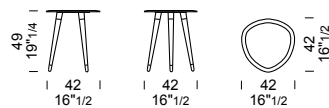

SHIELD

SHIELD - 66x66 h 39 / Extra chiaro Golden mesh glass top. Lacquered Black Oak feet

66 h 39 - prof/depth/prof 66

SHIELD LOW /tavolino
/low table
/petite tables

 2 pcs  marble or glass top packed in fumigated wooden crate

42 h 49 - prof/depth/prof 42

SHIELD HIGH /tavolino
/low table
/petite tables

 2 pcs  marble or glass top packed in fumigated wooden crate

SHIELD-LH

SHIELD-LH - 42x42 h 49 / Extra chiaro glass top. Lacquered black Oak and leather Tuscania col. 24 covered feet.