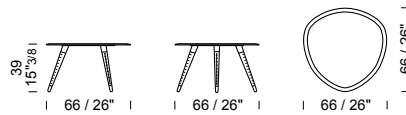

---

42 h 49 - prof/depth/prof 42

SHIELD HIGH Leather /tavolino
/low table
/petite tables