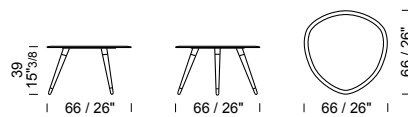

2 pcs marble or glass top packed in fumigated wooden crate

---

42 h 49 - prof/depth/prof 42

SHIELD HIGH /tavolino
/low table
/petite tables