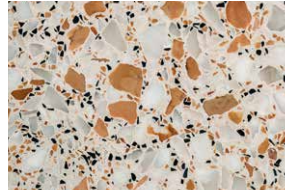

190x110 h 72 /Metal base finish col. Sunset Copper. Port Laurent marble top.

110x60 h 40 /Metal base finish col. Vulcan Grey. Nero Marquinia marble top.

SAAR

110x60 h 40

SAAR /tavolino
/coffee table
/table basse

CARRARA ARABESCATO (MA1)

CALACATTA VAGLI ORO (MA4)

DAINO REALE (MA1)

BRAGHI (GRANITE) (MA1)

BLUE ISLAND (QUARZITE) (MA4)

TRAVERTINO GIALLO (MA1)

SEQUOIA BROWN (MA3)

CAPPUCCINO (MA4)