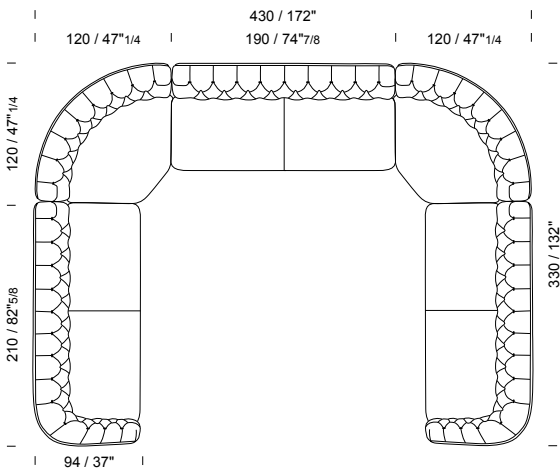

Composition E

EUNPC190
EUNPANGO (2)
EUNPLS21
EUNPLD21