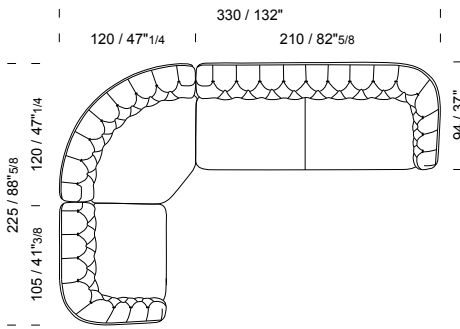

Composition C

EUNPLD21
EUNPANGO
EUNPLS5