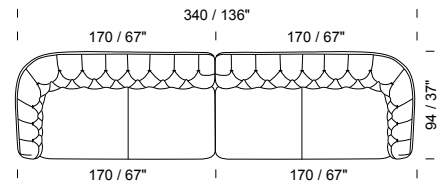

Composition D

EUNPLS17
EUNPLD17