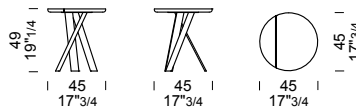

MERIDIAN

Ø 45 h 49

ME45 /tavolino
/coffee table
/table basse

2 pcs marble top packed in fumigated wooden crate