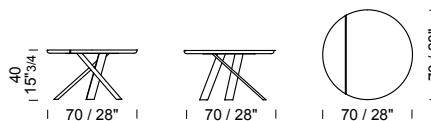

Ø 70 h 40

ME70 /tavolino
/coffee table
/table basse

2 pcs marble top packed in fumigated wooden crate