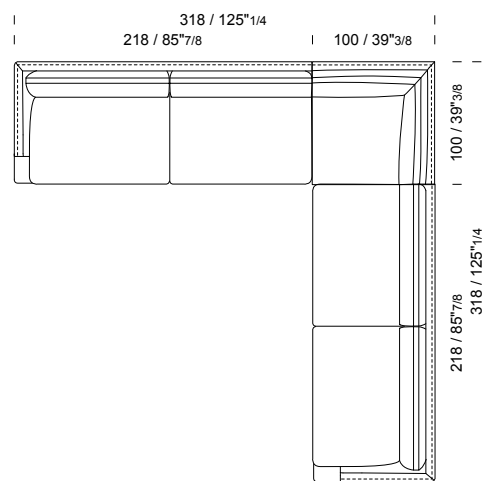

Composition D

EUMaLAS3
EUMaANGO
EUMaLAD3