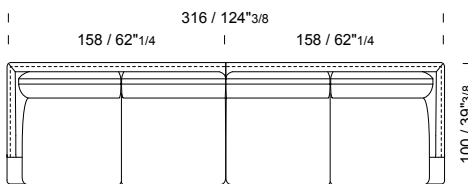

Composition C

EUMaLAS2
EUMaLAD2