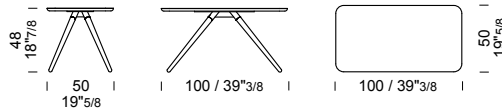

LIGHT SERIES

100x50 h 48

LIGHT 5 /tavolino
/coffee table
/table basse

2 pcs

marble top packed
in fumigated wooden crate

120x60 h 36

LIGHT 1 /tavolino
/coffee table
/table basse

2 pcs

marble top packed
in fumigated wooden crate