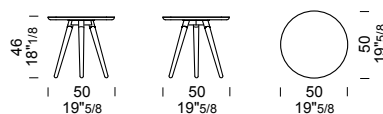

LIGHT SERIES

Ø 50 h 46

LIGHT LC50 /tavolino
/coffee table
/table basse

2 pcs

marble top packed
in fumigated wooden crate