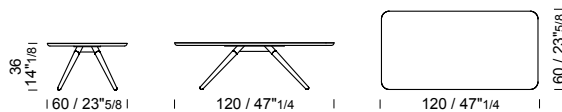

2 pcs

marble top packed
in fumigated wooden crate