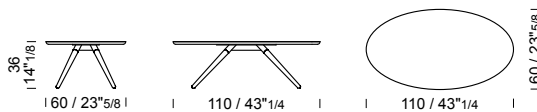

2 pcs

marble top packed
in fumigated wooden crate