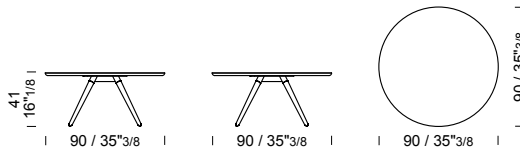

LIGHT SERIES

Ø 90 h 41

LIGHT C90 /tavolino
/coffee table
/table basse

2 pcs

marble top packed
in fumigated wooden crate

110x60 h 36

LIGHT LE /tavolino
/coffee table
/table basse

2 pcs

marble top packed
in fumigated wooden crate