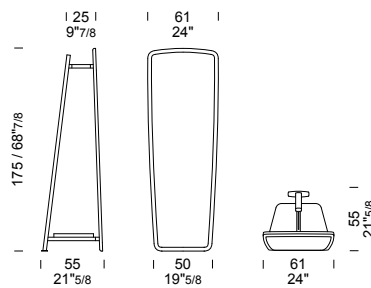

# BORZALINO

ITALIAN LUXURY LIVING

**mirror 61x51 h 175** /Solid Oak wood structure Brown Oak and mirror encased in wood panel lacquered RAL 5020. Brass details finishing Satin Brass. Shelf Satin Brass and leather art. VESUVIO col. 720049.

## LEO

**61 h 175** - prof/depth/prof **55**

**LEO** /specchio da terra  
/freestanding mirror  
/miroir autoportant

ALL  0,7 m<sup>3</sup>

LEGNO  
WOOD  
BOIS

NATURAL OAK (LA1)

DARK CASHMERE OAK (LA1)

CANALETTO WALNUT (LA2)