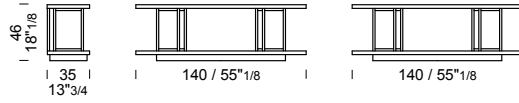

KRIS

140x35 h 46

K146 /libreria
/bookcase
/bibliothèque