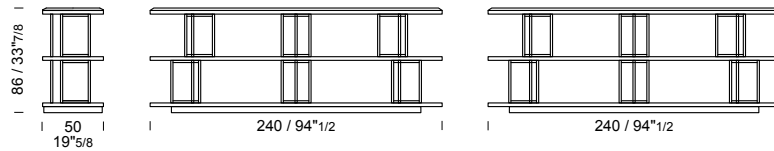

240x50 h 86

KB24-FRAS
KB24-NOCE /credenza
/sideboard
/buffet

2 pcs

marble top packed in fumigated wooden crate