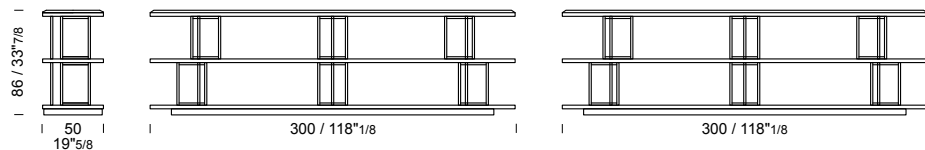

KB24-FRAS
KB24-NOCE /credenza
/sideboard
/buffet

2 pcs

marble top packed in fumigated wooden crate

300x50 h 86

KB30-FRAS
KB30-NOCE /credenza
/sideboard
/buffet

2 pcs

marble top packed in fumigated wooden crate