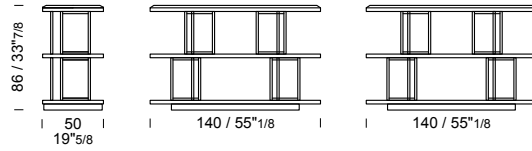

300x50 h 86

Veneered Walnut Canaletto shelves.
Satin Brass uprights. Blue Island marble top.

DETAILS

ottone satinato
satin Brass
laiton Brossé

ottone effetto Burnished Bronze
brass effect Burnished Bronze
laiton effet Burnished Bronze

piano con bordo inclinato
top with inclined edge
plateau avec bord incliné

KRIS BUFFET

140x50 h 86

KB14-FRAS
KB14-NOCE /credenza
/sideboard
/buffet

2 pcs

marble top packed in fumigated wooden crate

240x50 h 86