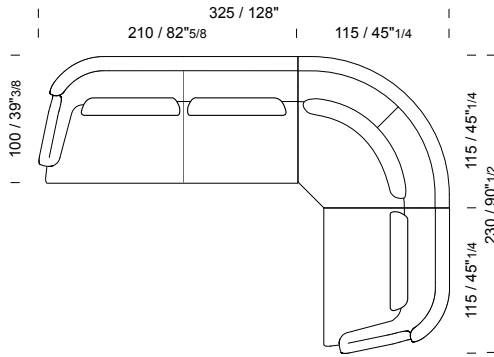

Composition A

EUHRLS21
EUHRANGO
EUHRLD15