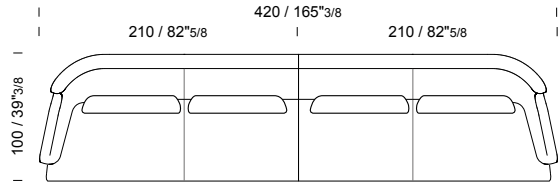

Composition D

EUHRLS21
EUHRLD21