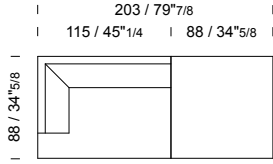

Composition A

EUG5LS15
EUG5PO88