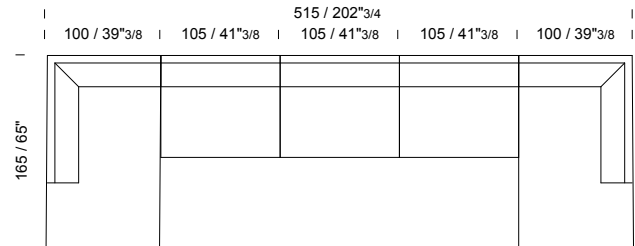

Composition D

EUG4PENS
EUG5S105 (3)
EUG4PEND