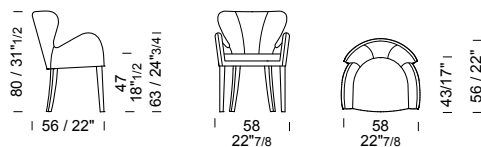

# BORZALINO

ITALIAN LUXURY LIVING

chair 59x59 h 80 / Outside frame Leather art. LIKE col. 13. Inside frame and seat cushion Leather art. LIKE col. 09. Thread col. 8362. Lacquered Wenge wooden feet.

## ELEKTRA

58 h 80 - prof/depth/prof 56

EUEKDINI /sedia  
/chair  
/chaise

ALL 2 mt 3 m<sup>2</sup> 0,29 m<sup>3</sup> 15 kg