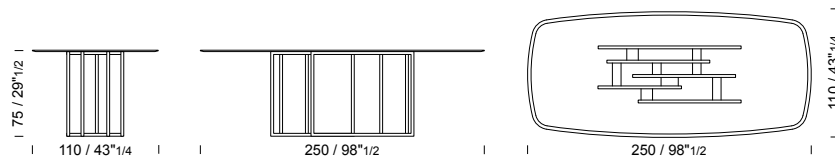

250 h 75 - prof/depth/prof 110

DR25 /tavolo
/table
/table

2 pcs glass top packed in fumigated wooden crate