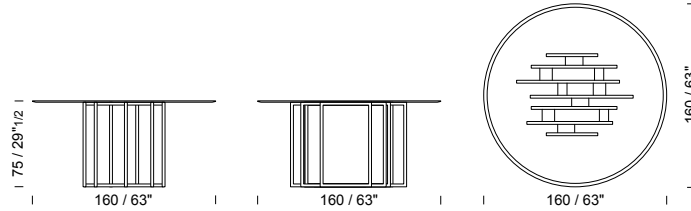

## Ø 140 h 75

D014 /tavolo  
/table  
/table

2 pcs  glass top packed in fumigated wooden crate

## Ø 160 h 75

D016 /tavolo  
/table  
/table

2 pcs  glass top packed in fumigated wooden crate