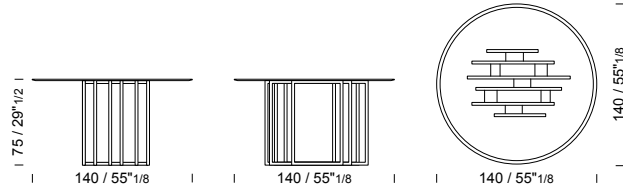

DORIAN

Ø 140 h 75

D014 /tavolo
/table
/table

2 pcs glass top packed in fumigated wooden crate