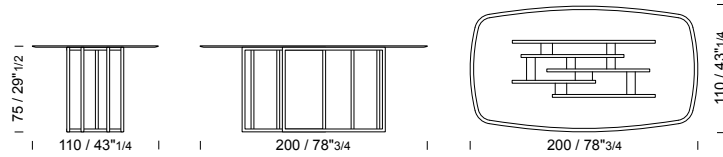

200 h 75 - prof/depth/prof 110

DR20 /tavolo
/table
/table

2 pcs glass top packed in fumigated wooden crate