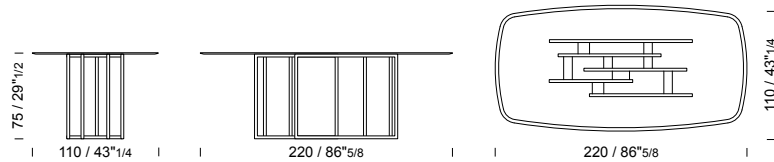

220 h 75 - prof/depth/prof 110

DR22 /tavolo
/table
/table

2 pcs glass top packed in fumigated wooden crate