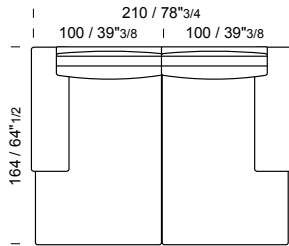

Composition C

EUDOPENS
EUDOPEND