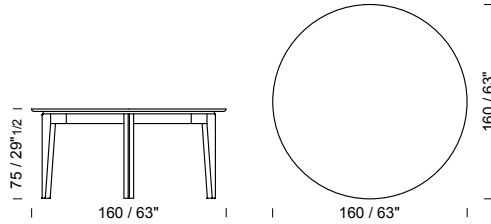

CURZIO

Ø 120 h 75

C012 /tavolo
/table
/table

2 pcs

marble top packed in fumigated wooden crate

Ø 160 h 75

C016 /tavolo
/table
/table

2 pcs