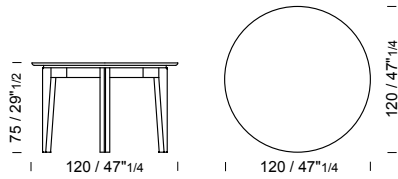

CURZIO

Ø 120 h 75

C012 /tavolo
/table
/table

2 pcs

marble top packed in fumigated wooden crate

Ø 160 h 75

C016 /tavolo
/table
/table

2 pcs