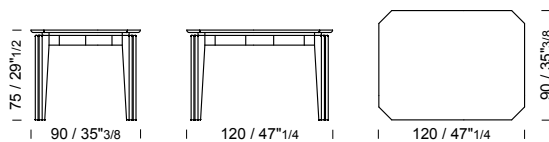

120 h 75 - prof/depth/prof 90

CR12 /tavolo
/table
/table

2 pcs

marble top packed in fumigated wooden crate