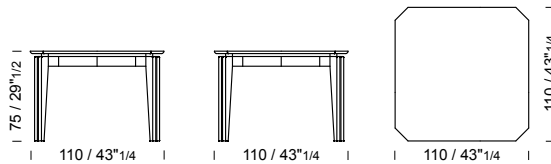

110 h 75 - prof/depth/prof 110

CQ11 /tavolo
/table
/table

2 pcs

marble top packed in fumigated wooden crate