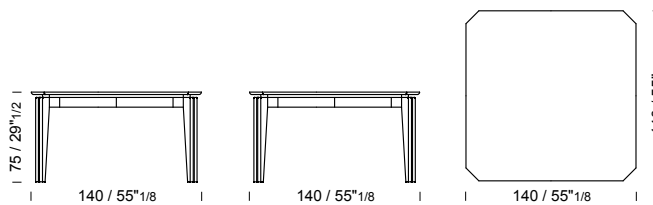

marble top packed in fumigated wooden crate

110 h 75 - prof/depth/prof 110

CQ11 /tavolo
/table
/table

2 pcs

marble top packed in fumigated wooden crate

140 h 75 - prof/depth/prof 140

CQ14 /tavolo
/table
/table