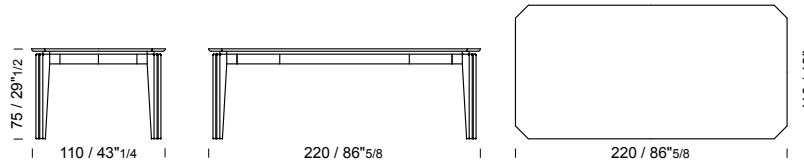

2 pcs

marble top packed in fumigated wooden crate

120 h 75 - prof/depth/prof 90

CR12 /tavolo
/table
/table

2 pcs

marble top packed in fumigated wooden crate

CURZIO

140 h 75 - prof/depth/prof 90

CR14 /tavolo
/table
/table

220 h 75 - prof/depth/prof 110

CR22 /tavolo
/table
/table

240 h 75 - prof/depth/prof 110

CR24 /tavolo
/table
/table

260 h 75 - prof/depth/prof 110

CR26 /tavolo
/table
/table

280 h 75 - prof/depth/prof 110