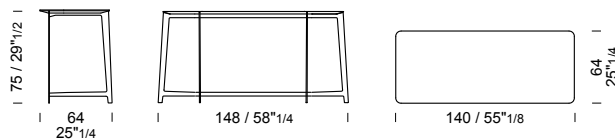

B SERIES

120x60 h 30

B180 /tavolino
/low table
/petite tables

Metal base finish col. Sand Gold. Daino Reale marble top.

marble top packed
in fumigated wooden crate

120x30 h 58

B190 /console
/console table
/console

Metal base finish col. Vulcan Grey. Daino Reale marble top.

marble top packed
in fumigated
wooden crate

140x64 h 75

B195 /scrittoio
/writing table
/table de bureau

Metal base finish col. Vulcan Grey. Port Laurent marble top.

marble top packed
in fumigated wooden crate