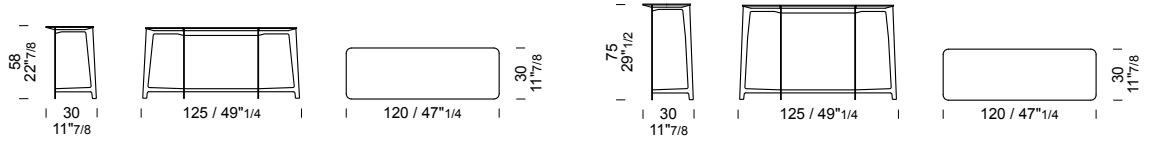

B SERIES

120x60 h 30

B180 /tavolino
/low table
/petite tables

Metal base finish col. Sand Gold. Daino Reale marble top.

marble top packed
in fumigated wooden crate

120x30 h 58

B190 /console
/console table
/console

Metal base finish col. Vulcan Grey. Daino Reale marble top.

marble top packed
in fumigated
wooden crate

140x64 h 75

B195 /scrittoio
/writing table
/table de bureau

Metal base finish col. Vulcan Grey. Port Laurent marble top.

marble top packed
in fumigated wooden crate