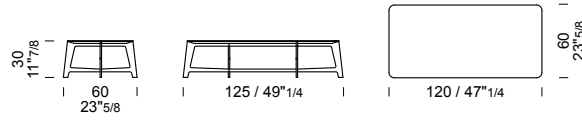

B SERIES

120x60 h 30

B180 /tavolino
/low table
/petite tables

Metal base finish col. Sand Gold. Daino Reale marble top.

marble top packed
in fumigated wooden crate

120x30 h 58

B190 /console
/console table
/console