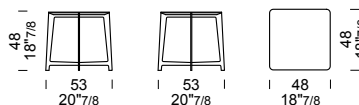

2 pcs

marble top packed
in fumigated wooden crate

48x48 h 48

B170 /tavolino
/low table
/petite tables

Metal base finish col. Vulcan Grey. Emperador Dark marble top.

2 pcs

marble top packed
in fumigated wooden crate