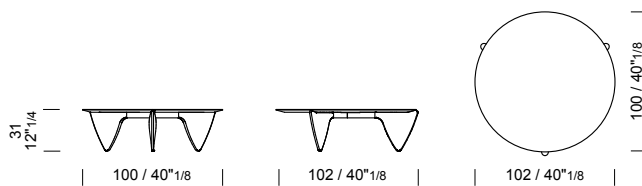

# BORZALINO

ITALIAN LUXURY LIVING

coffee table Ø 100 h 31 / Carrara white marble top. Lacquered brown sculpted Oak feet.

## BROCK

Ø 100 h 31

**BROCK** /tavolino  
/coffee table  
/table basse

 2 pcs  marble top packed  
in fumigated wooden crate

LEGNO  
WOOD  
BOIS

NATURAL OAK (LA1)

DARK CASHMERE OAK (LA1)

CANALETTO WALNUT (LA2)