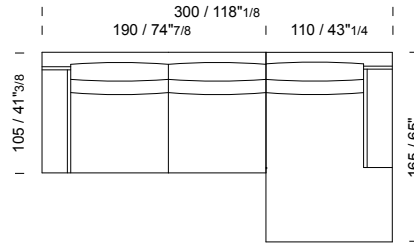

Composition B

EUB9LS19
EUB9PEND