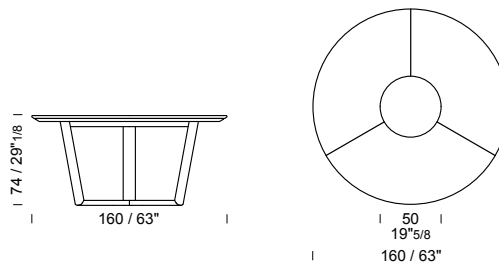

# BORZALINO

ITALIAN LUXURY LIVING

table Ø 160 h 74 / Base leather art. LIKE col. 11, middle top leather art. LIKE col. 09. Eramosa marble top.

## DETAILS

entrambi i piani hanno il bordo inclinato  
both tops with inclined edge  
les deux plateaux avec bord incliné

piano girevole in pelle  
leather swivel top  
plateau pivotant en cuir

ribattitura sellata trasversale  
saddled cross stitching  
double surpiqûre

## B140

Ø 160 h 74

**B140** /tavolo (piano composto da tre lastre)  
/table (top is made up of three slabs of marble joined)  
/table (plateau composé de trois dalles de marbre jointes)

 2 pcs  marble top packed in fumigated wooden crate