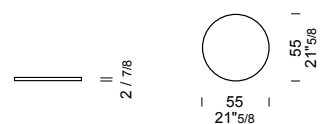

BORZALINO

ITALIAN LUXURY LIVING

DETAILS

B140

Ø 160 h 74

B140 /tavolo (piano composto da tre lastre)
/table (top is made up of three slabs of marble joined)
/table (plateau composé de trois dalles de marbre jointes)

2 pcs marble top packed in fumigated wooden crate

LAZY SUZY