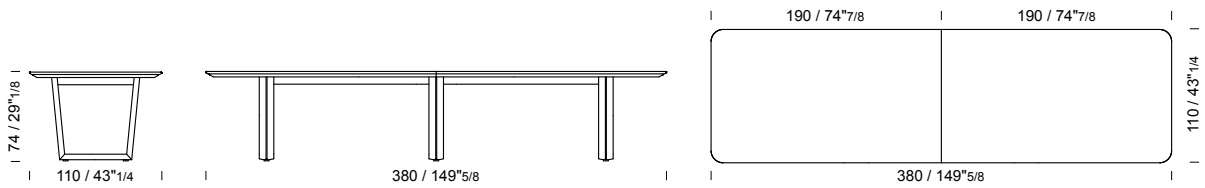

380 h 74 - prof/depth/prof 110

B338 /tavolo (Piano composto da due lastre accostate)
/table (Top is made up of two slabs of marble joined)
/table (Plateau composé de deux dalles de marbre jointes)