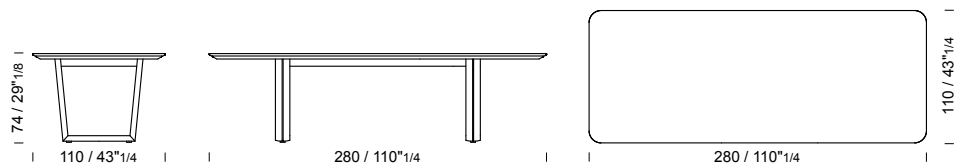

B326 /tavolo
/table
/table

2 pcs

marble top packed in fumigated wooden crate

280 h 74 - prof/depth/prof 110

B330 /tavolo
/table
/table

2 pcs

marble top packed in fumigated wooden crate

348 h 74 - prof/depth/prof 110

B334 /tavolo (Piano composto da due lastre accostate)
 /table (Top is made up of two slabs of marble joined)
 /table (Plateau composé de deux dalles de marbre jointes)

380 h 74 - prof/depth/prof 110

B338 /tavolo (Piano composto da due lastre accostate)
 /table (Top is made up of two slabs of marble joined)
 /table (Plateau composé de deux dalles de marbre jointes)