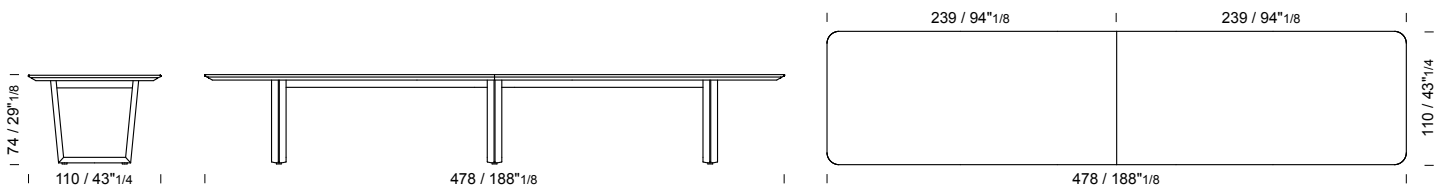

478 h 74 - prof/depth/prof 110

B347 /tavolo (Piano composto da due lastre accostate)
/table (Top is made up of two slabs of marble joined)
/table (Plateau composé de deux dalles de marbre jointes)