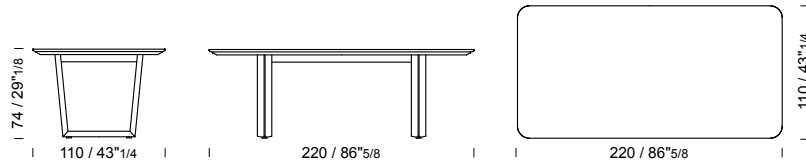

B130

220 h 74 - prof/depth/prof 110

B322 /tavolo
/table
/table

2 pcs

marble top packed in fumigated wooden crate