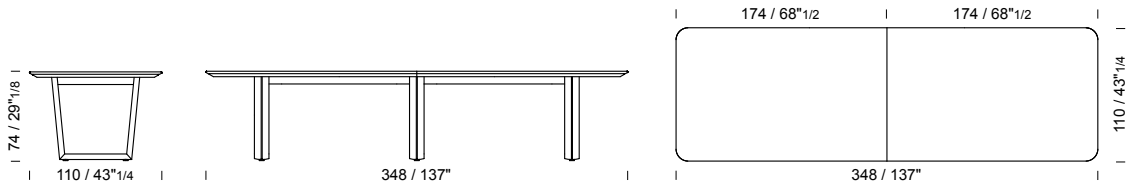

348 h 74 - prof/depth/prof 110

B334 /tavolo (Piano composto da due lastre accostate)
/table (Top is made up of two slabs of marble joined)
/table (Plateau composé de deux dalles de marbre jointes)