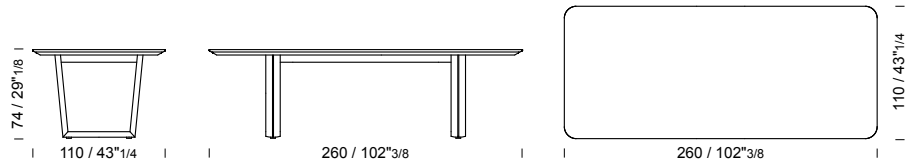

B322 /tavolo
/table
/table

2 pcs

marble top packed in fumigated wooden crate

240 h 74 - prof/depth/prof 110

B324 /tavolo
/table
/table

2 pcs

marble top packed in fumigated wooden crate

260 h 74 - prof/depth/prof 110

B326 /tavolo
/table
/table

2 pcs

marble top packed in fumigated wooden crate

280 h 74 - prof/depth/prof 110

B330 /tavolo
/table
/table

2 pcs

marble top packed in fumigated wooden crate

348 h 74 - prof/depth/prof 110