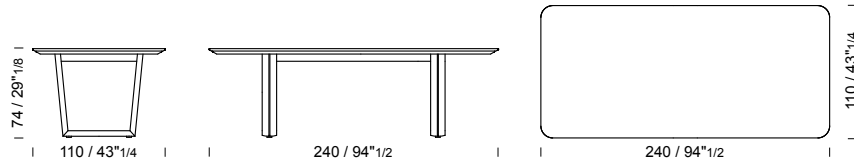

B322 /tavolo
/table
/table

2 pcs

marble top packed in fumigated wooden crate

240 h 74 - prof/depth/prof 110

B324 /tavolo
/table
/table

2 pcs

marble top packed in fumigated wooden crate

260 h 74 - prof/depth/prof 110

B326 /tavolo
/table
/table

2 pcs

marble top packed in fumigated wooden crate

280 h 74 - prof/depth/prof 110

B330 /tavolo
/table
/table

2 pcs

marble top packed in fumigated wooden crate

348 h 74 - prof/depth/prof 110