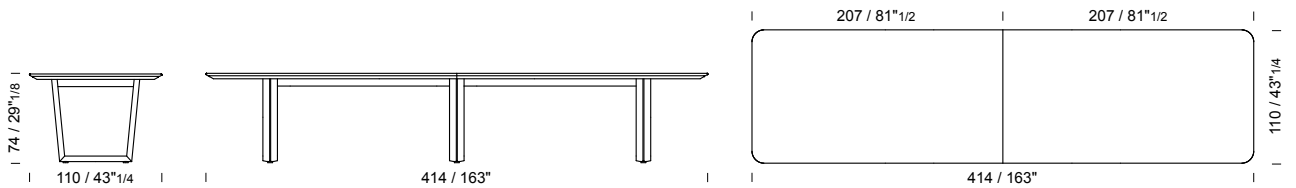

414 h 74 - prof/depth/prof 110

B341 /tavolo (Piano composto da due lastre accostate)
/table (Top is made up of two slabs of marble joined)
/table (Plateau composé de deux dalles de marbre jointes)