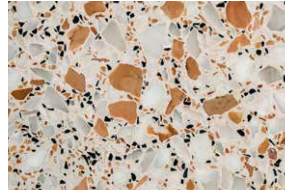

coffee table 110x110 h 26 / Daino Reale marble top. Brass base finish Burnished Bronze.

DETAILS

piano con bordo inclinato
top with inclined edge
plateau avec bord incliné

ALEX

110x110 h 26

ALEX /tavolino
/coffee table
/table basse

2 pcs

marble top packed
in fumigated wooden crate

PIETRA STONE PIERRE

LUCIDO / GLOSS / BRILLANT

CARRARA ARABESCATO (MA1)

CALACATTA VAGLI ORO (MA4)

DAINO REALE (MA1)

BRAGHI (GRANITE) (MA1)

BLUE ISLAND (QUARZITE) (MA4)

TRAVERTINO GIALLO (MA1)

SEQUOIA BROWN (MA3)

CAPPUCCINO (MA4)

ERAMOSA (MA3)

EMPERADOR DARK (MA1)

PORT LAURENT (MA2)

ROSSO LEVANTO (MA2)